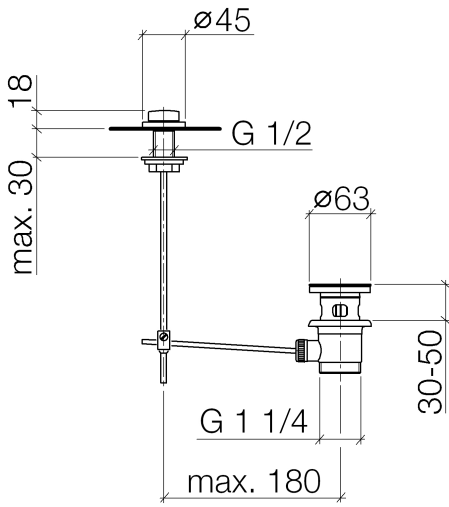

**Basin Waste with knob for deck mounting 1 1/4" - Brushed Dark Platinum**

IMO

10 200 970

Fits: IMO, LULU, MADISON, MEM, TARA,  
CL.1, LISSÉ, VAIA, META, CYO

	Brushed Dark Platinum	10 200 970-99
	Chrome	10 200 970-00
	Brushed Platinum	10 200 970-06
	Platinum	10 200 970-08
	Durabrand (23kt Gold)	10 200 970-09
	Dark Chrome	10 200 970-19
	Light Gold	10 200 970-26
	Brushed Light Gold	10 200 970-27
	Brushed Durabrand (23kt Gold)	10 200 970-28
	Matte Black	10 200 970-33
	Brushed Bronze	10 200 970-42
	Brushed Champagne (22kt Gold)	10 200 970-46
	Champagne (22kt Gold)	10 200 970-47
	Brushed Chrome	10 200 970-93

## Basin Waste with knob for deck mounting 1 1/4" - Brushed Dark Platinum

---

IMO

10 200 970

Only suitable for basins with an overflow.

10 200 970

10 200 970

Parts for other finishes can be found here: [Chrome](#)

Spare parts list

No.	Item Number	Name	Quantity used	Delivery time
1	09 21 33 001-99	handle	1	30
2	09 14 10 007 90	seal	2	2
3	09 31 09 004-99	pull-rod	1	30
4	09 18 40 022-99	sleeve	1	30
5	09 14 10 095 90	seal	1	2
6	09 14 05 012 90	seal	1	2
7	09 14 40 001 90	seal	1	60
8	09 23 10 010 90	nut	1	2
9	90 11 01 001 00-99	pop-up waste	1	30