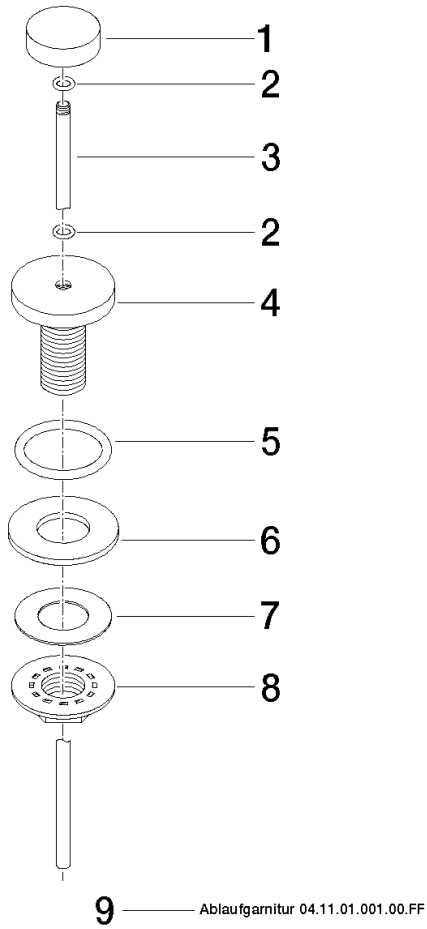

**Basin Waste with knob for deck mounting 1 1/4" - Brushed Dark Platinum**

IMO

10 200 970

Fits: IMO, LULU, MADISON, MEM, TARA,  
CL.1, LISSÉ, VAIA, META, CYO

	Brushed Dark Platinum	10 200 970-99
	Chrome	10 200 970-00
	Brushed Platinum	10 200 970-06
	Platinum	10 200 970-08
	Durabrand (23kt Gold)	10 200 970-09
	Dark Chrome	10 200 970-19
	Light Gold	10 200 970-26
	Brushed Light Gold	10 200 970-27
	Brushed Durabrand (23kt Gold)	10 200 970-28
	Matte Black	10 200 970-33
	Brushed Bronze	10 200 970-42
	Brushed Champagne (22kt Gold)	10 200 970-46
	Champagne (22kt Gold)	10 200 970-47
	Brushed Chrome	10 200 970-93

## Basin Waste with knob for deck mounting 1 1/4" - Brushed Dark Platinum

---

IMO

10 200 970

Only suitable for basins with an overflow.

10 200 970

10 200 970

Parts for other finishes can be found here: [Chrome](#)

Spare parts list

No.	Item Number	Name	Quantity used	Delivery time
1	09 21 33 001-99	handle	1	30
2	09 14 10 007 90	seal	2	2
3	09 31 09 004-99	pull-rod	1	30
4	09 18 40 022-99	sleeve	1	30
5	09 14 10 095 90	seal	1	2
6	09 14 05 012 90	seal	1	2
7	09 14 40 001 90	seal	1	60
8	09 23 10 010 90	nut	1	2
9	90 11 01 001 00-99	pop-up waste	1	30